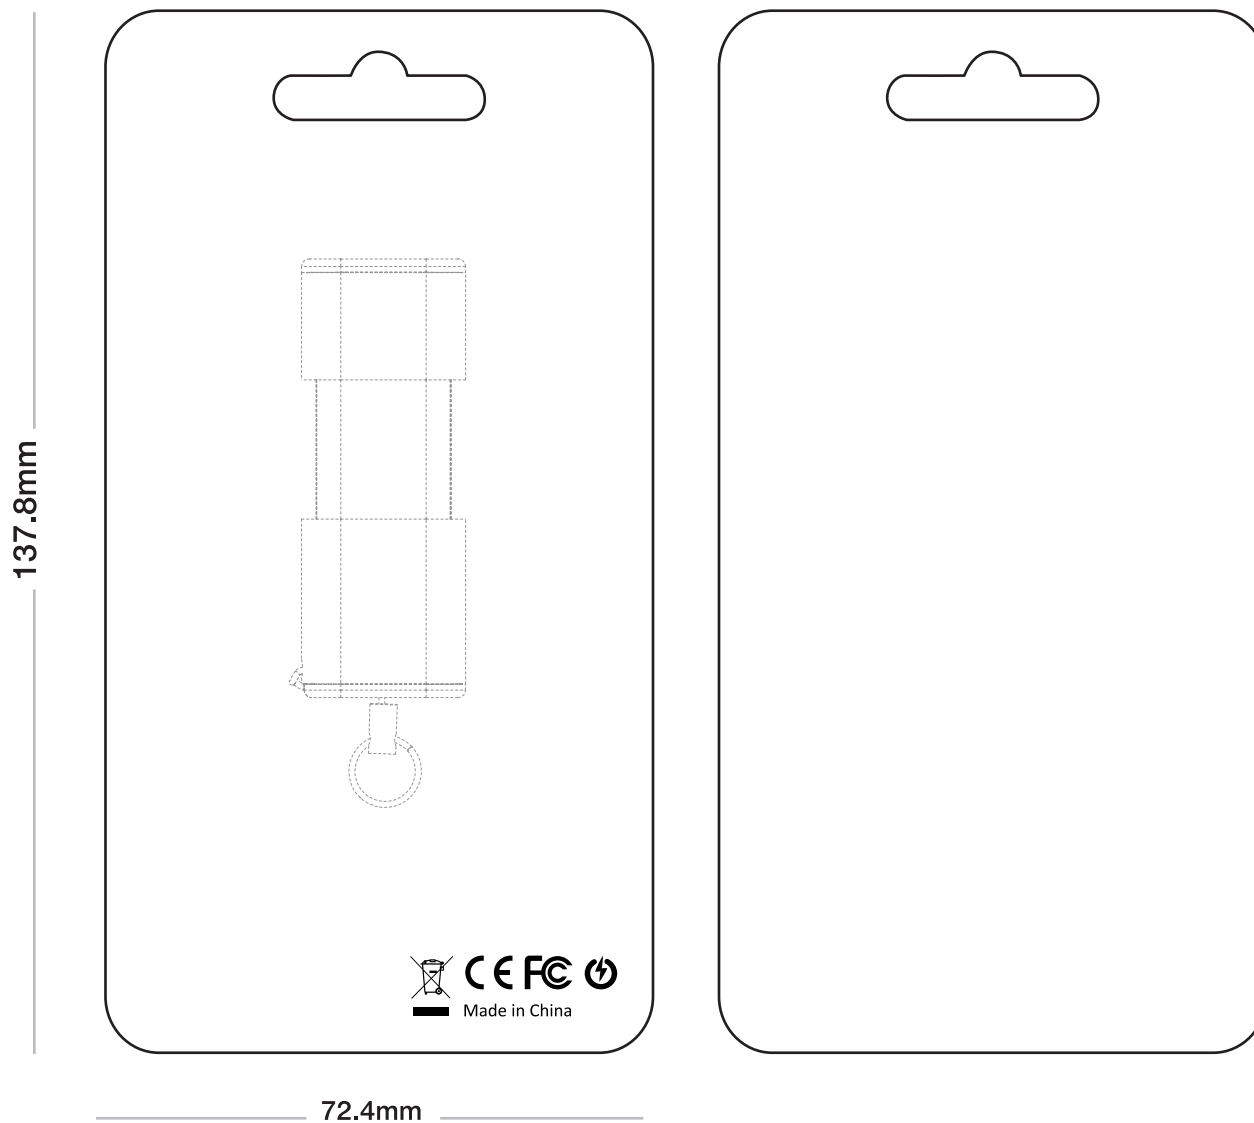

BLISTER PACK (BL) ARTWORK TEMPLATE

MODEL: SHIFT (SHI)

FRONT

BACK