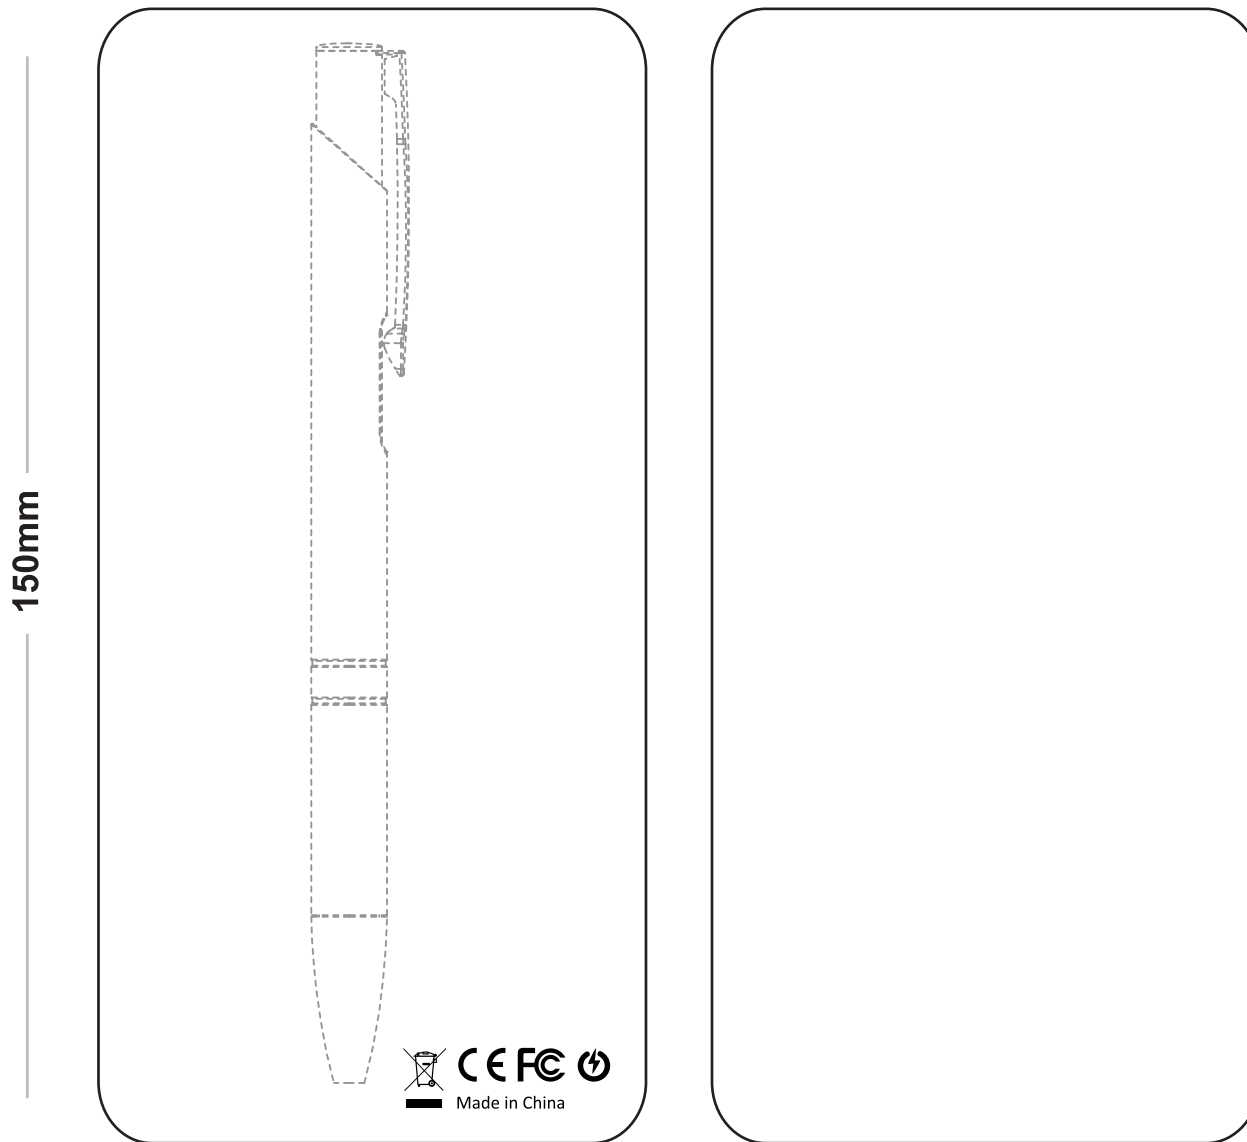

MODEL: CLARITY (CLA)

150mm

72.4mm

FRONT

BACK

BLISTER PACK (BL) ARTWORK TEMPLATE

MODEL: CLARITY (CLA)

72.4mm
FRONT