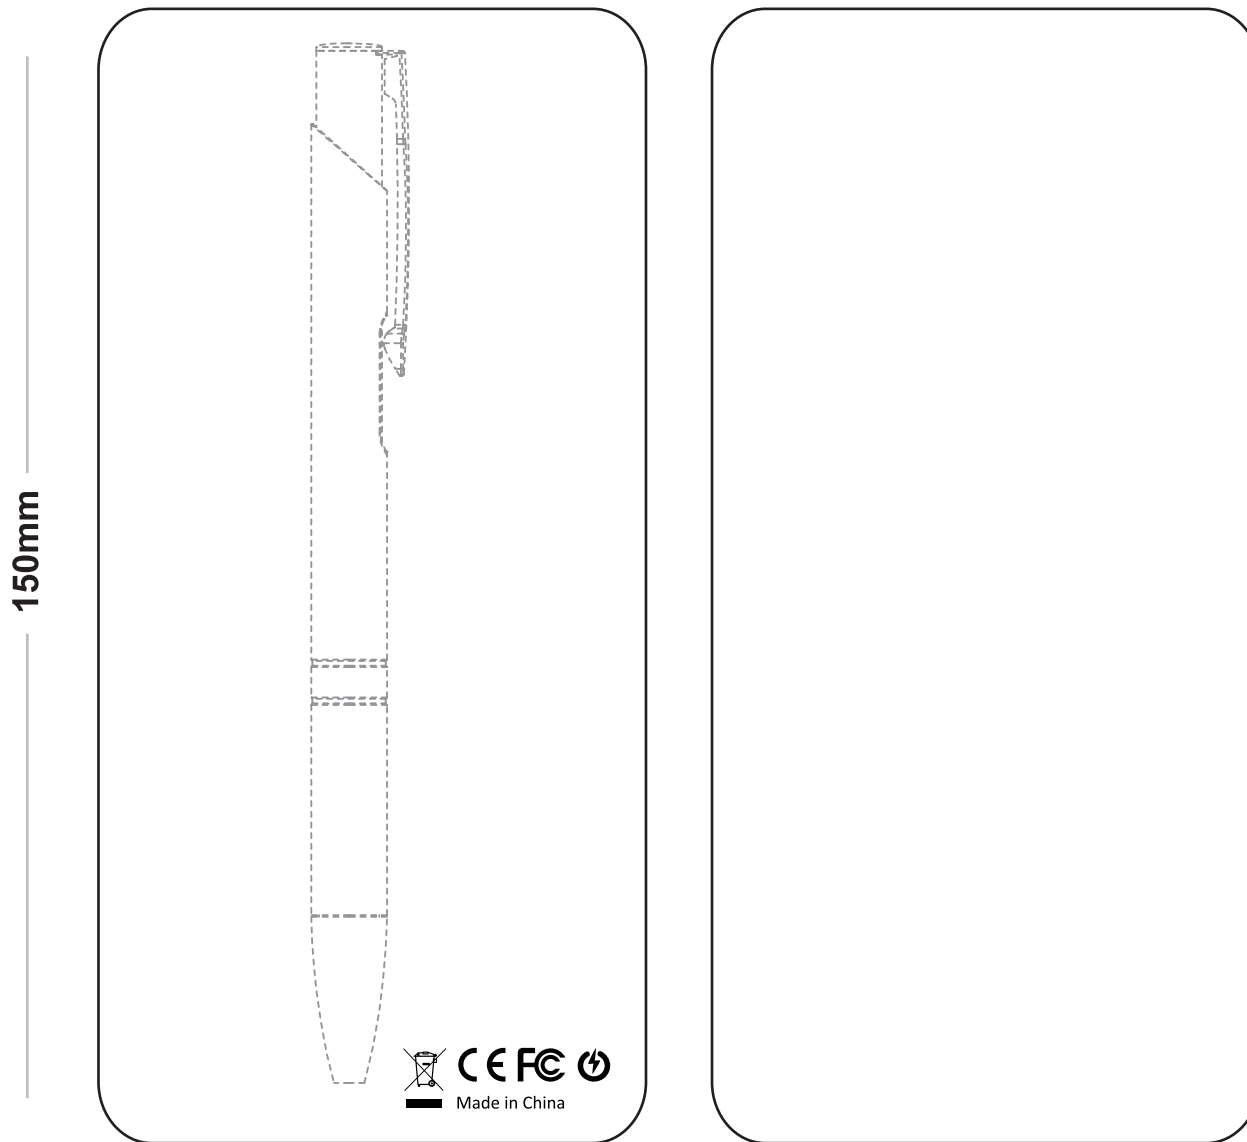

BLISTER PACK (BL) ARTWORK TEMPLATE

MODEL: CLARITY (CLA)

150mm

72.4mm

FRONT

BACK