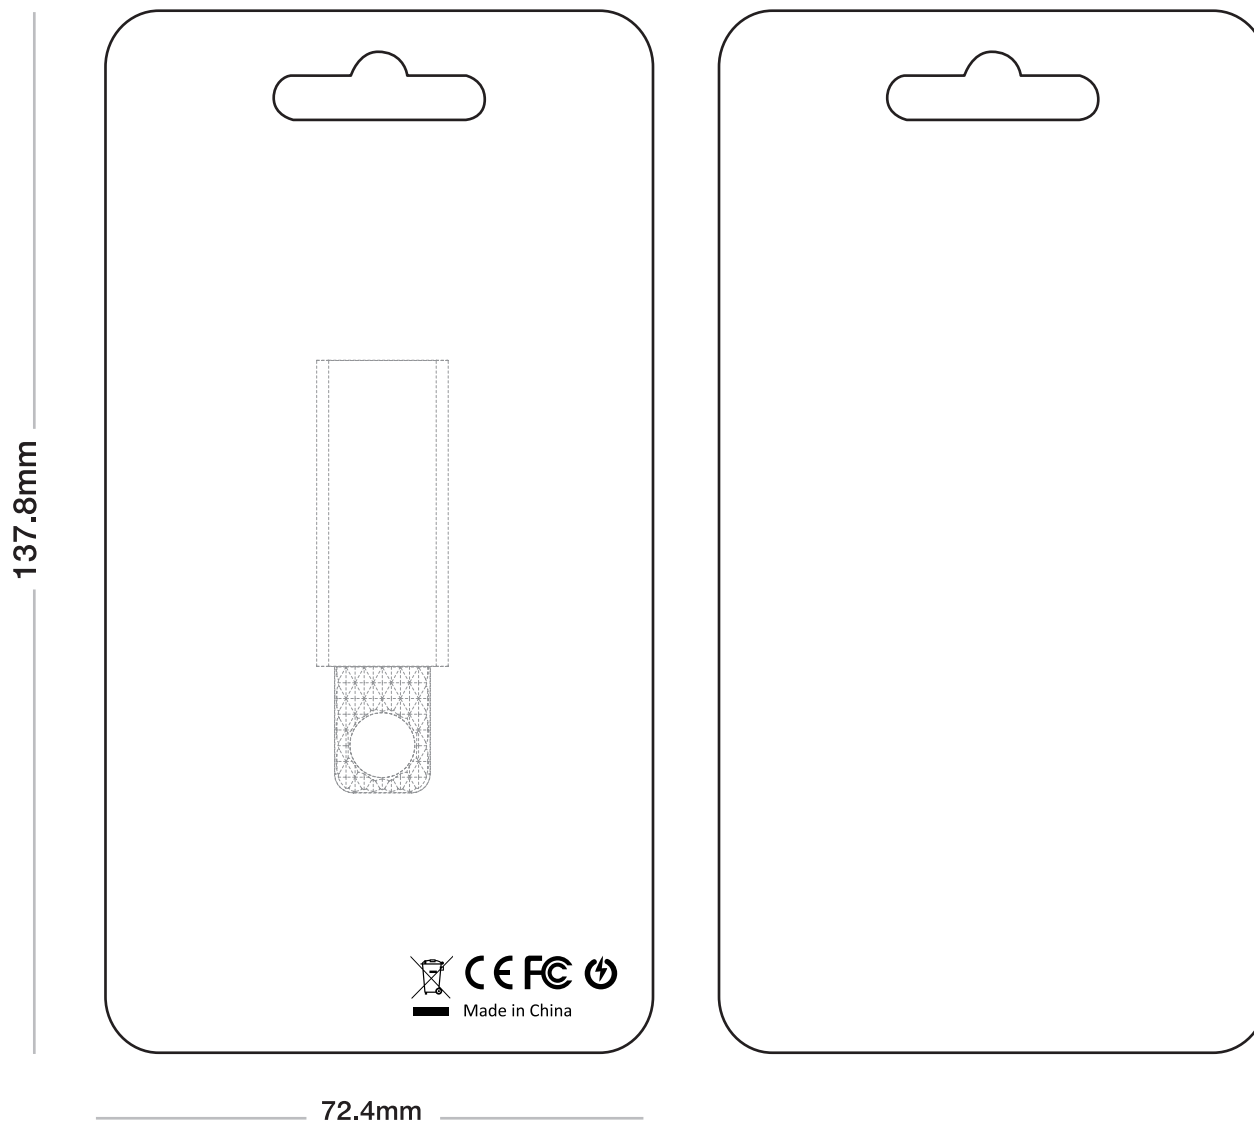

MODEL: SLIDE (SE)

BLISTER PACK (BL) ARTWORK TEMPLATE

MODEL: BOUNCE (BE)

FRONT

BACK

BLISTER PACK (BL) ARTWORK TEMPLATE

MODEL: MEMO (ME)

FRONT