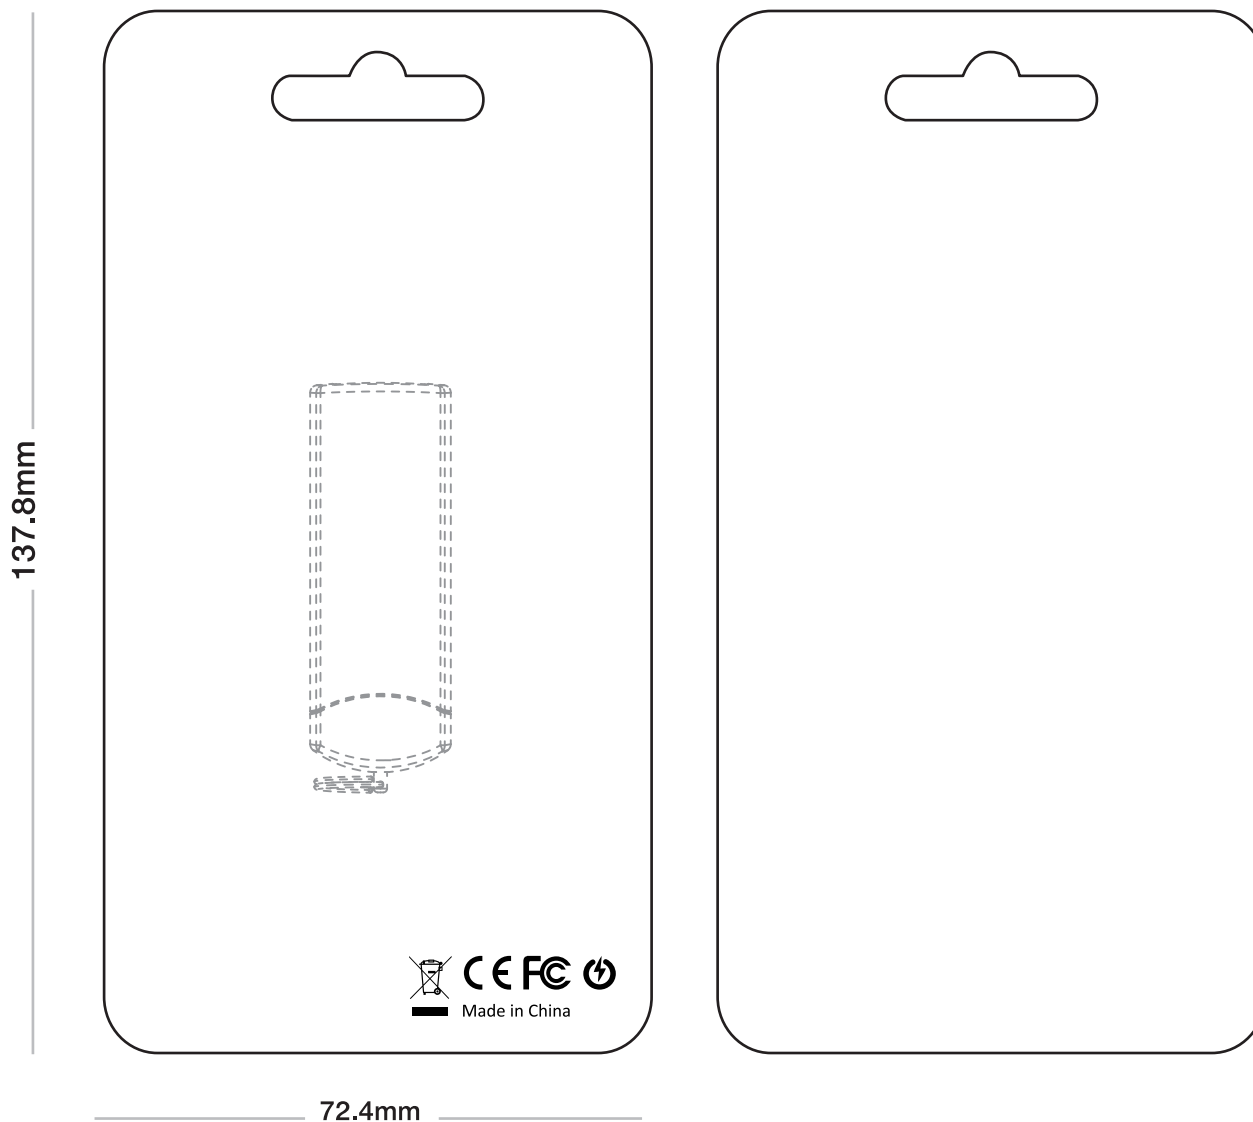

BACK

BLISTER PACK (BL) ARTWORK TEMPLATE

MODEL: FOCUS (FC)

FRONT

BACK

BLISTER PACK (BL) ARTWORK TEMPLATE

MODEL: GYRO (GY)

137.8mm