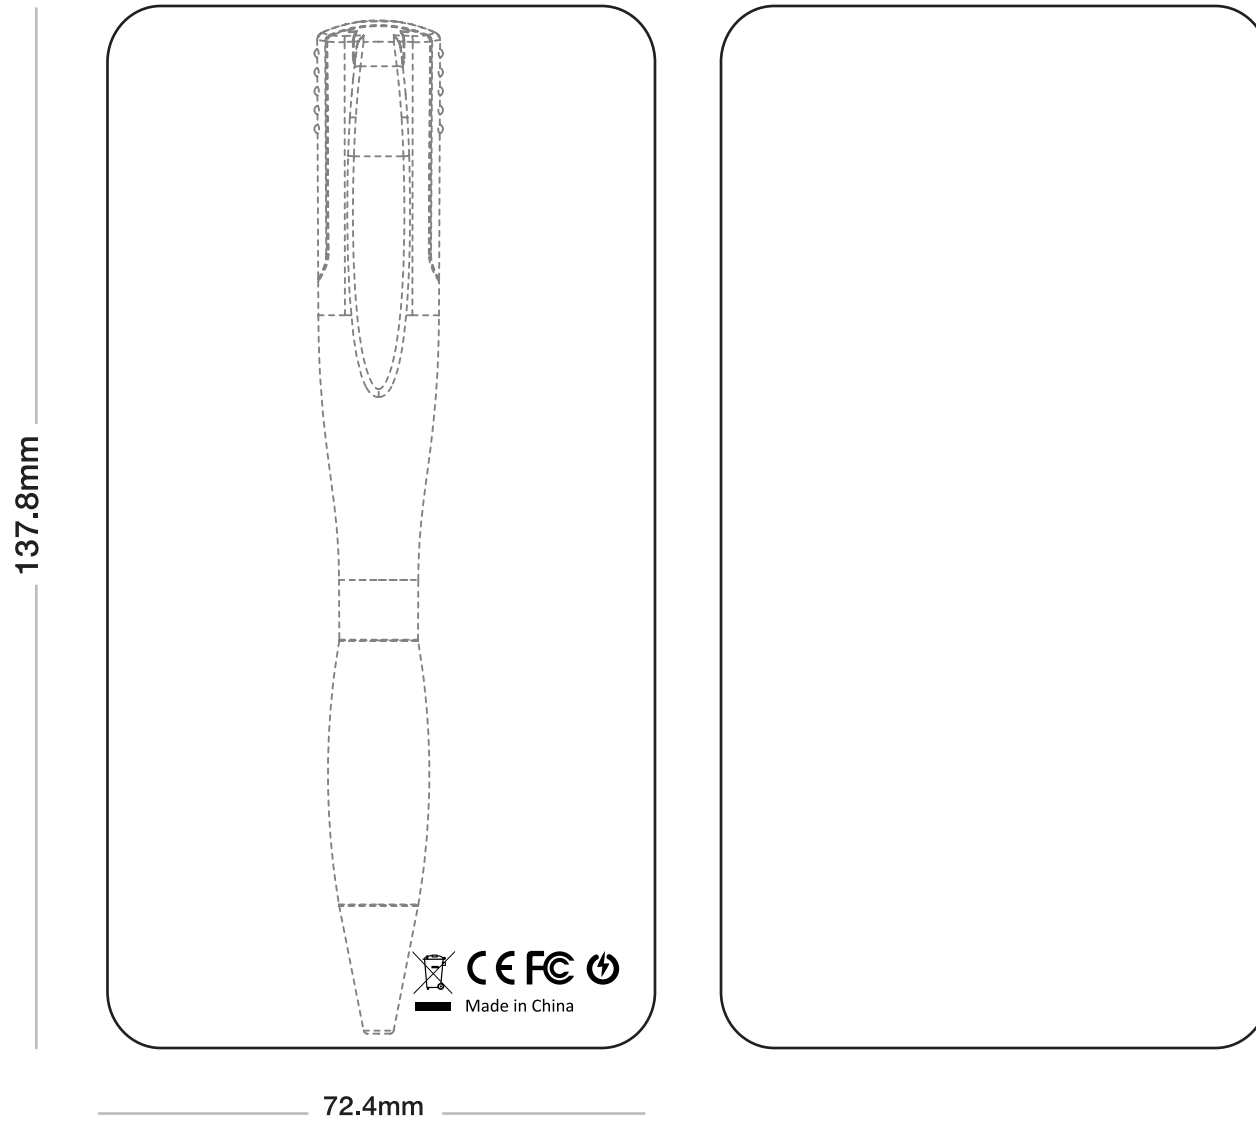

BLISTER PACK (BL) ARTWORK TEMPLATE

MODEL: INK (IK)

FRONT

BACK