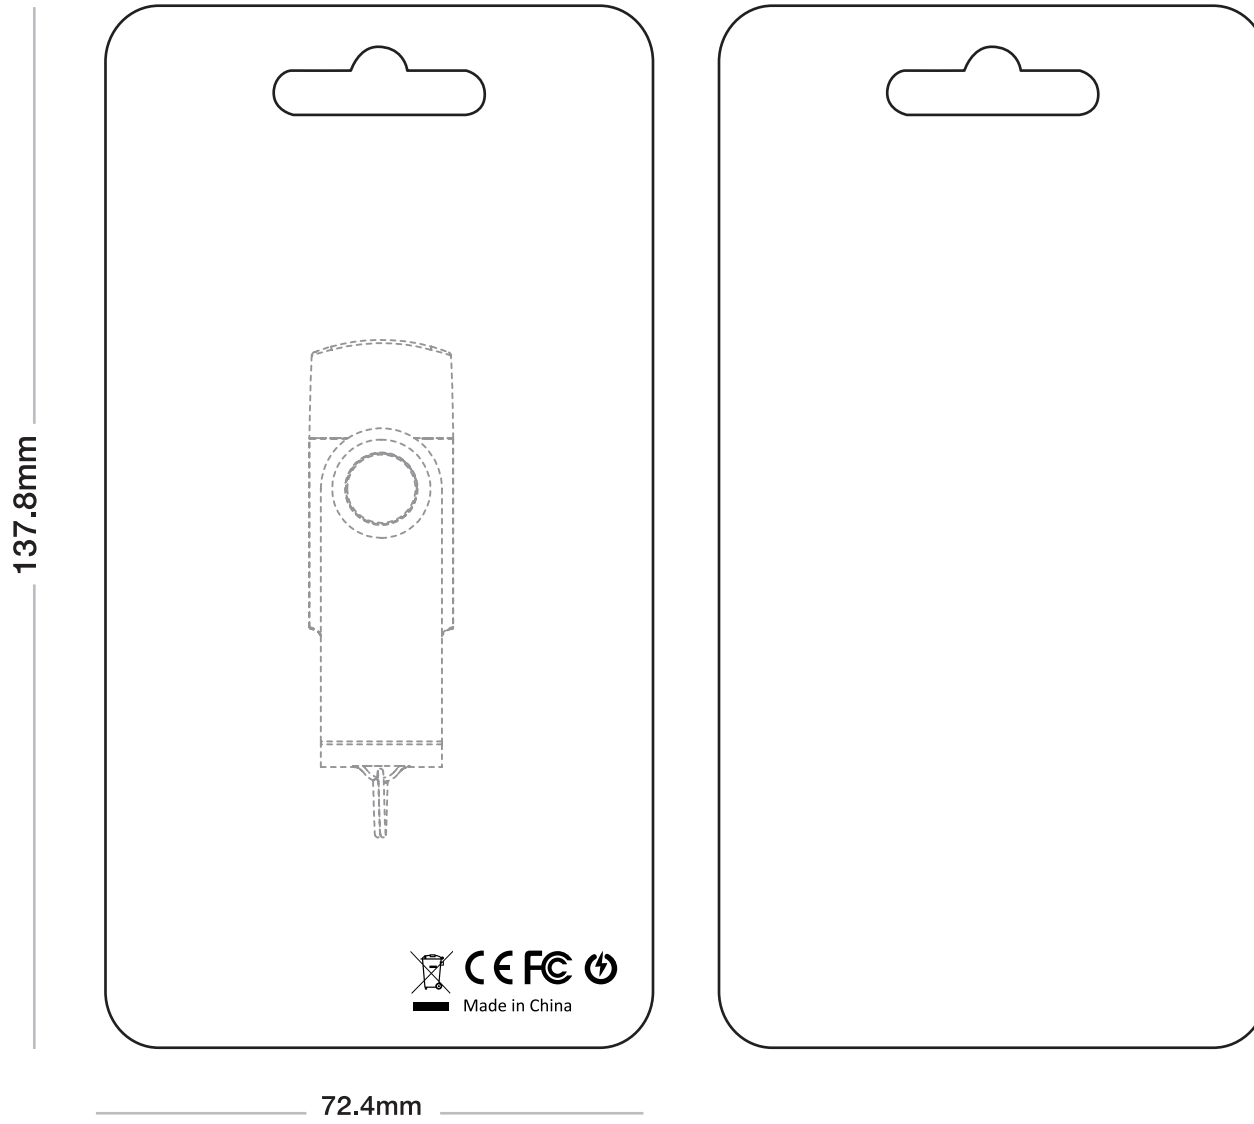

BLISTER PACK (BL) ARTWORK TEMPLATE

MODEL: TWISTER GO WOOD (TGWC)

FRONT

BACK