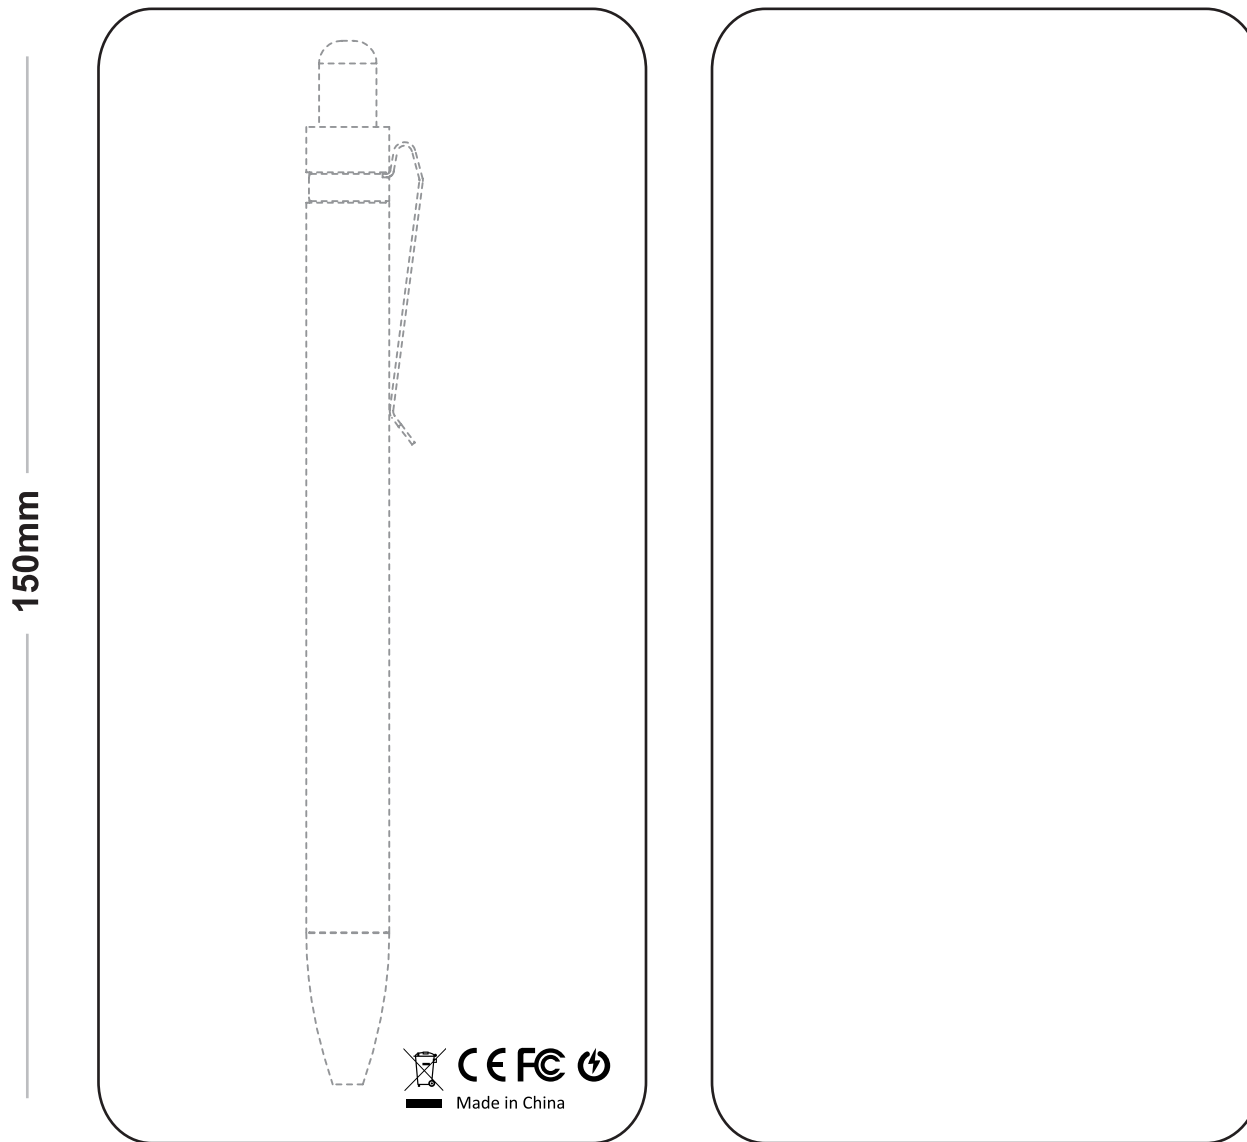

MODEL: CONTOUR (CNT)

FRONT

BACK

BLISTER PACK (BL) ARTWORK TEMPLATE

MODEL: ESSENCE (ESS)

150mm

72.4mm

FRONT