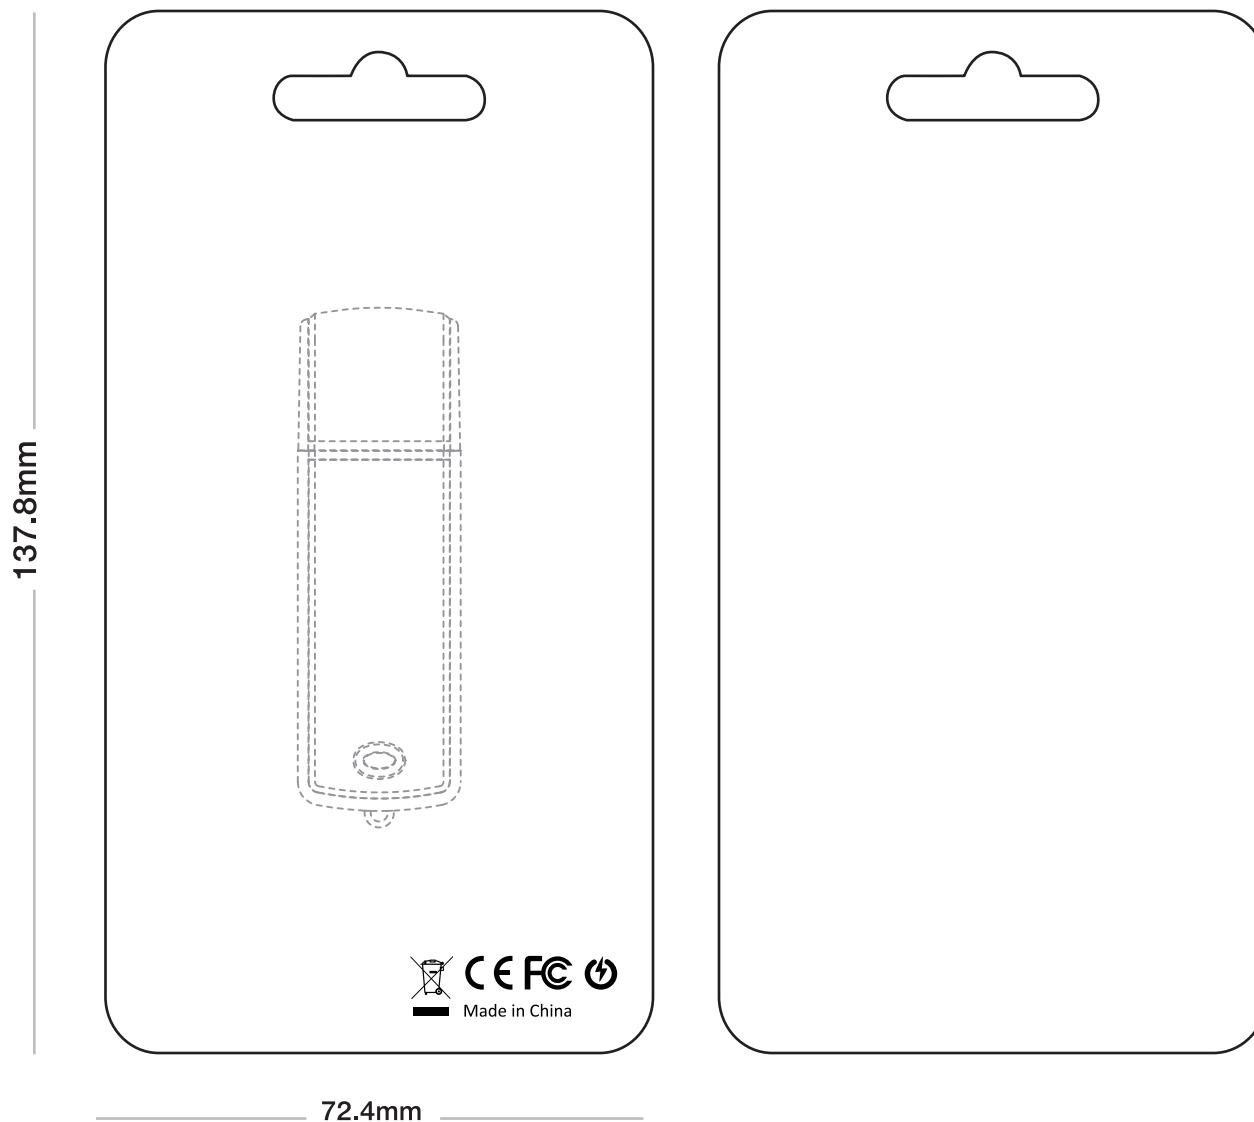

MODEL: CLIP (CL)

FRONT

BACK

BLISTER PACK (BL) ARTWORK TEMPLATE

MODEL: CLASSIC (CS)

BLISTER PACK (BL) ARTWORK TEMPLATE

MODEL: ELLIPSE (EL)

FRONT