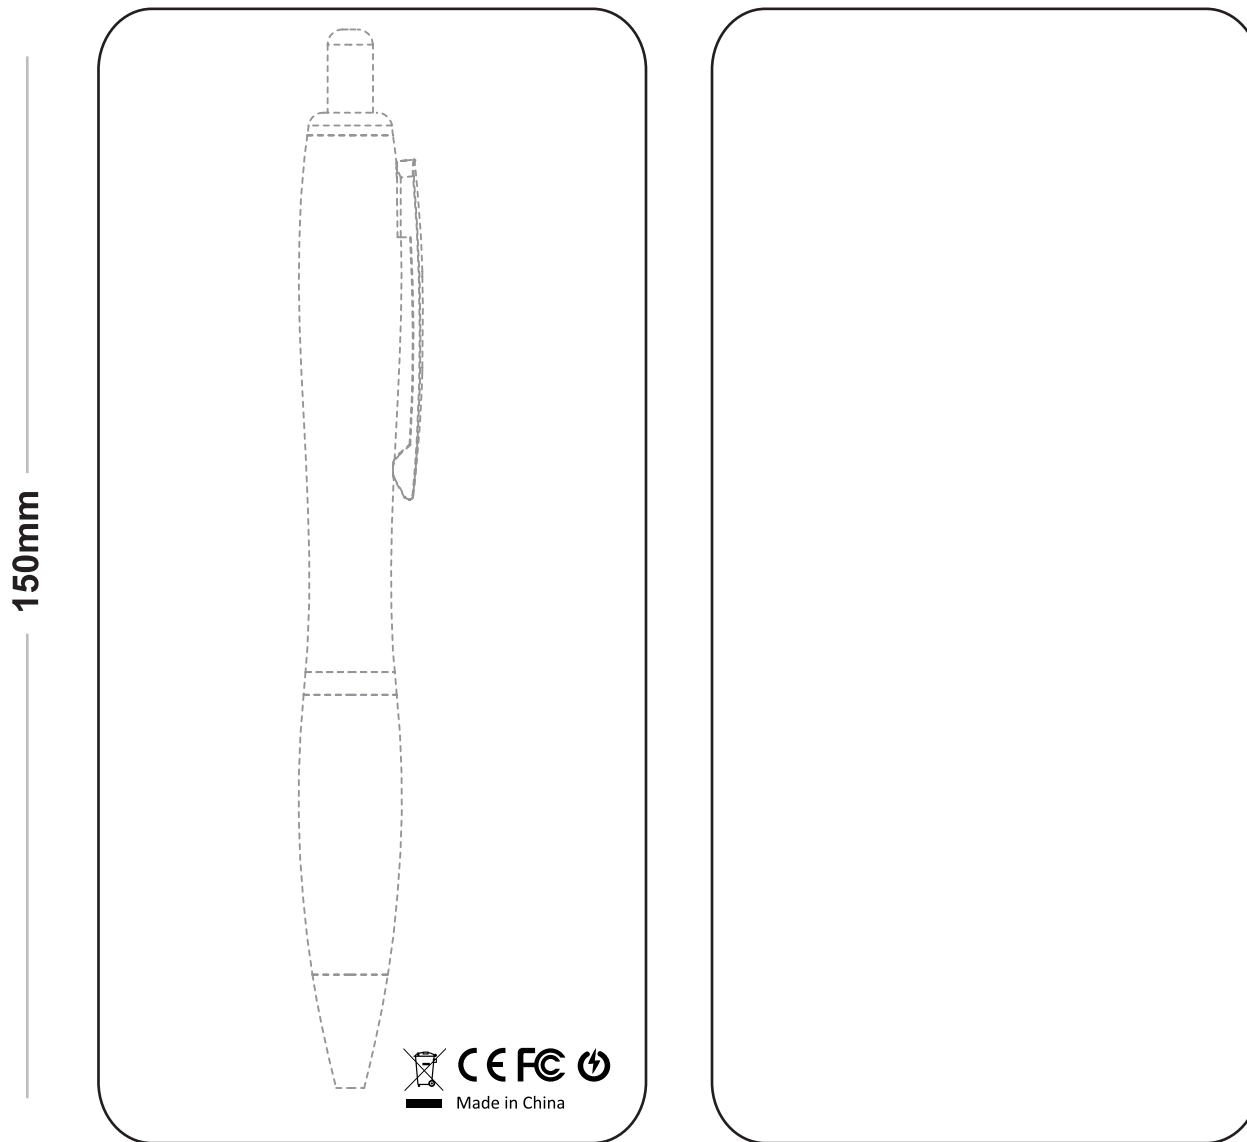

BACK

BLISTER PACK (BL) ARTWORK TEMPLATE

MODEL: ESSENCE (ESS)

150mm

72.4mm

FRONT

BACK

BLISTER PACK (BL) ARTWORK TEMPLATE

MODEL: SLEEK (SLK)

BLISTER PACK (BL) ARTWORK TEMPLATE

MODEL: CURVE (CUR)

150mm

72.4mm

FRONT

BACK

BLISTER PACK (BL) ARTWORK TEMPLATE