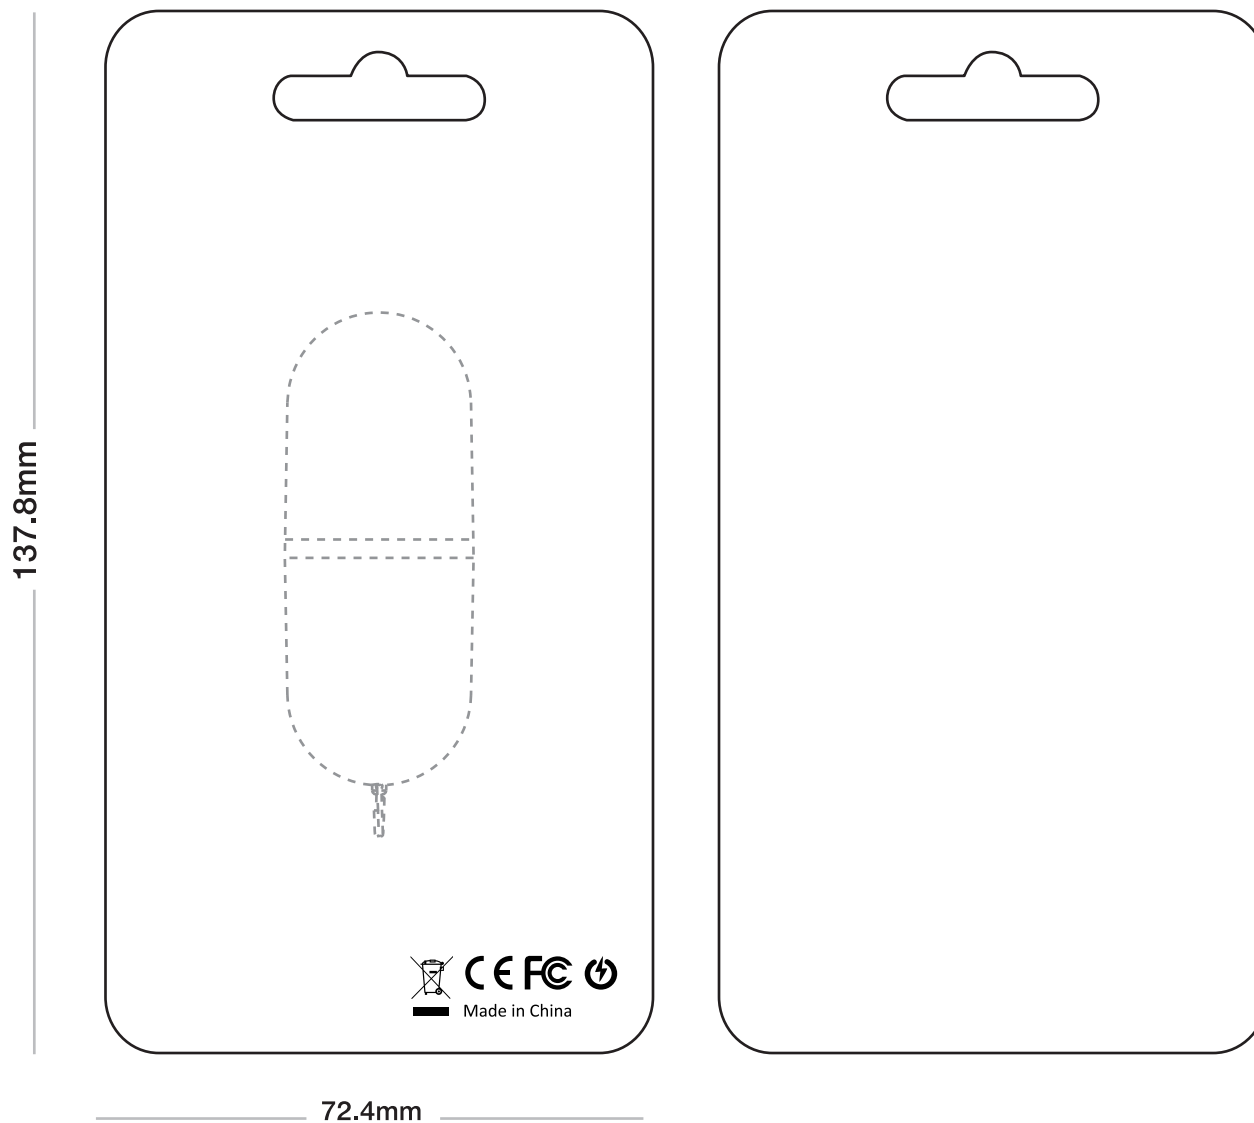

BLISTER PACK (BL) ARTWORK TEMPLATE

MODEL: POD (PO)