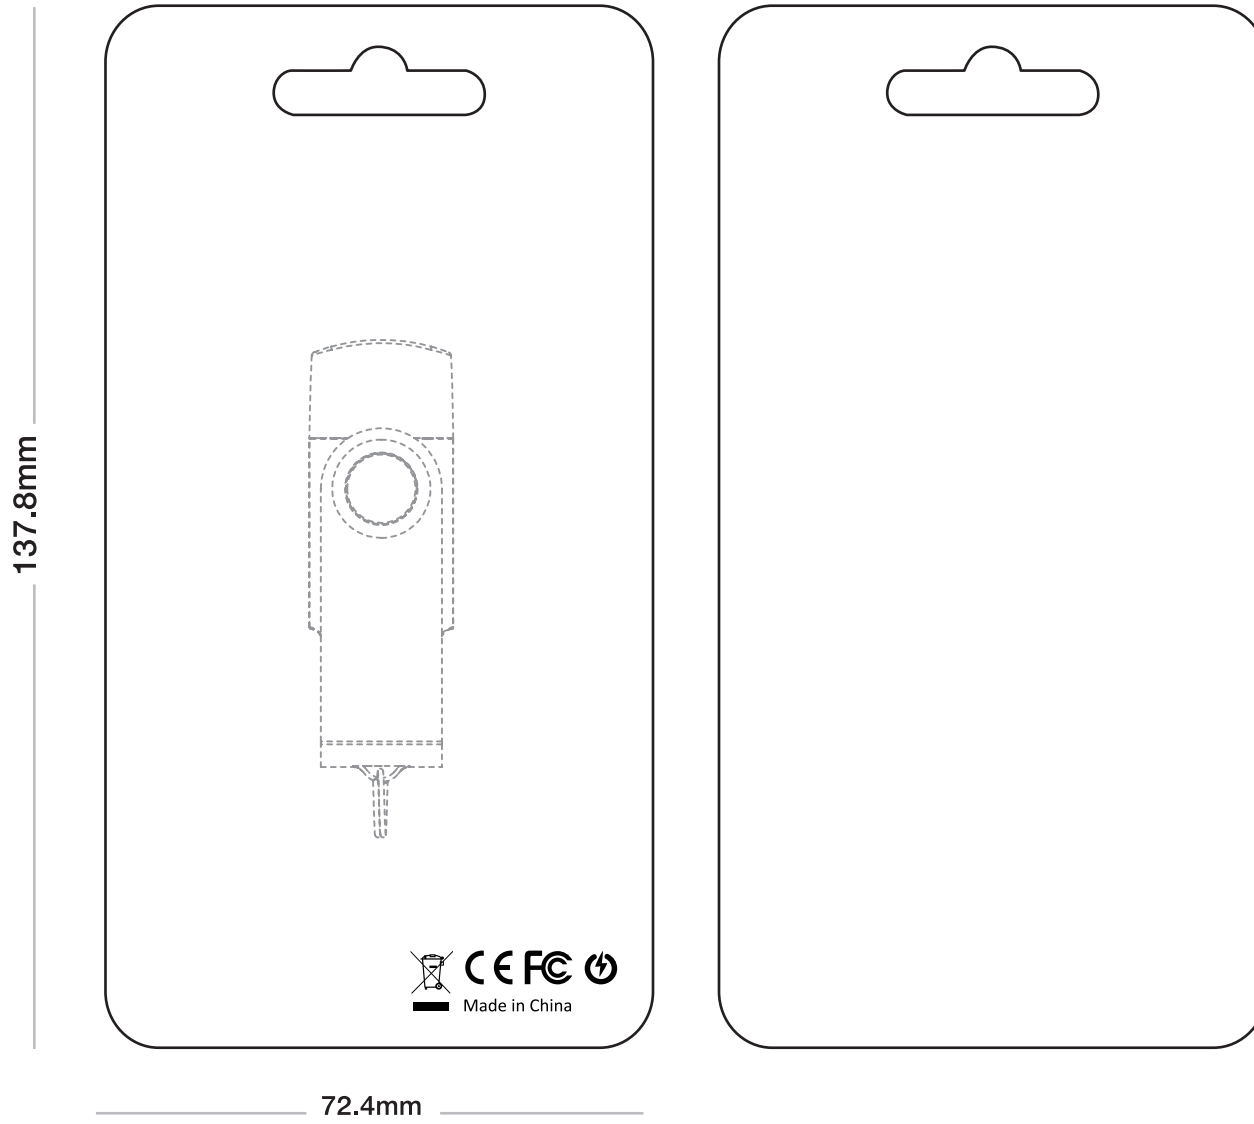

BLISTER PACK (BL) ARTWORK TEMPLATE

MODEL: TWISTER GO (TG)

FRONT

BACK