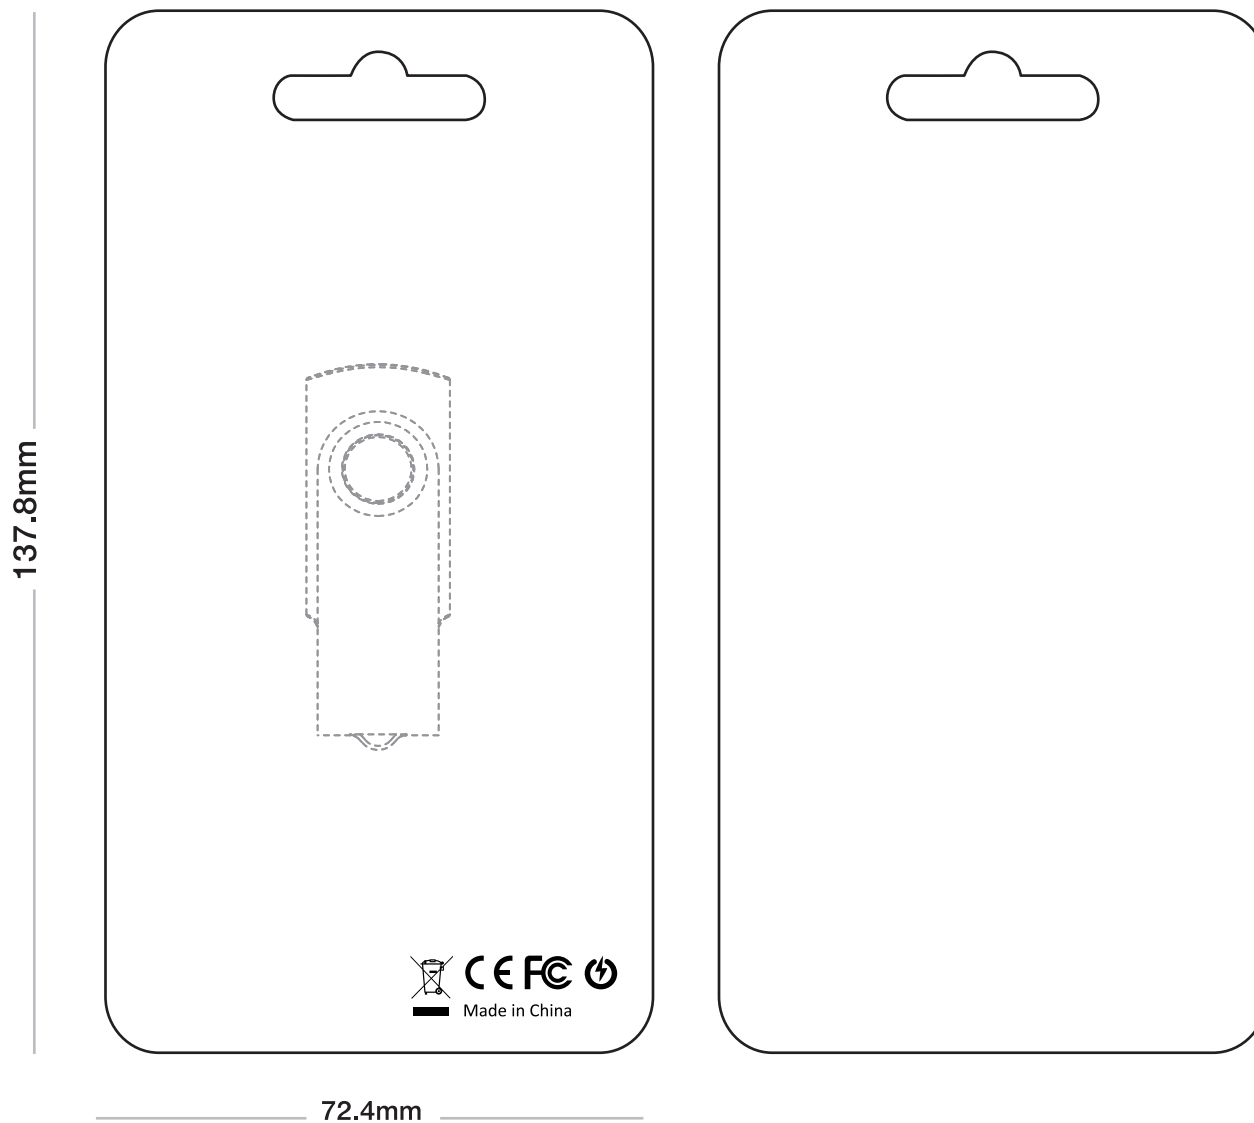

MODEL: SHIFT (SHI)

FRONT

BACK

BLISTER PACK (BL) ARTWORK TEMPLATE

MODEL: TWISTER WOOD (WTW)

137.8mm

72.4mm

FRONT