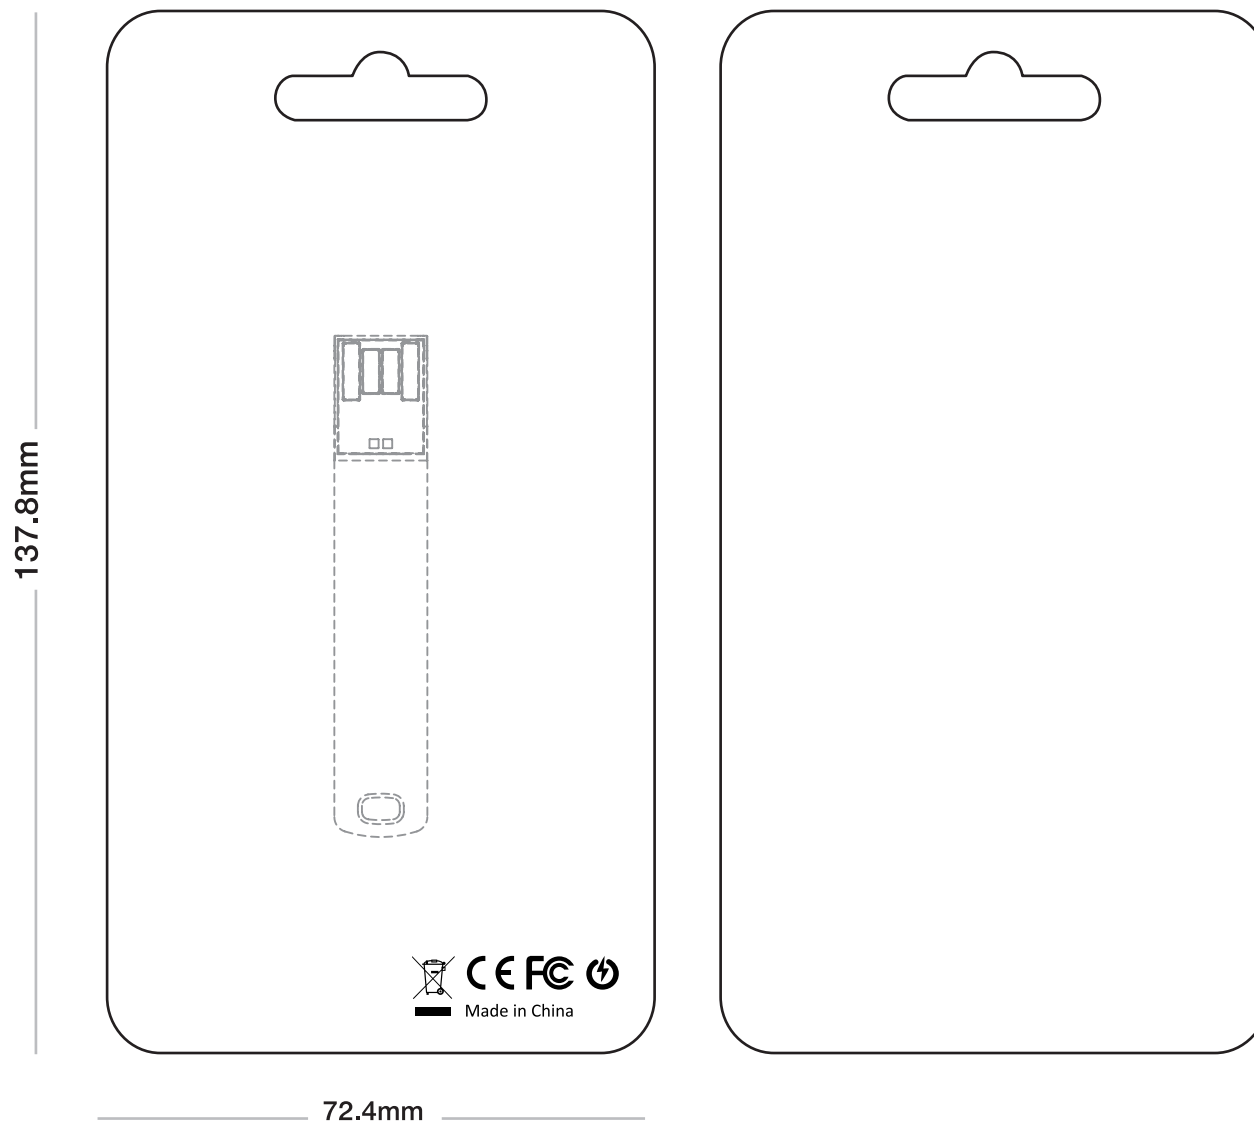

BLISTER PACK (BL) ARTWORK TEMPLATE

MODEL: WALLETSTICK (WS)

FRONT

BACK